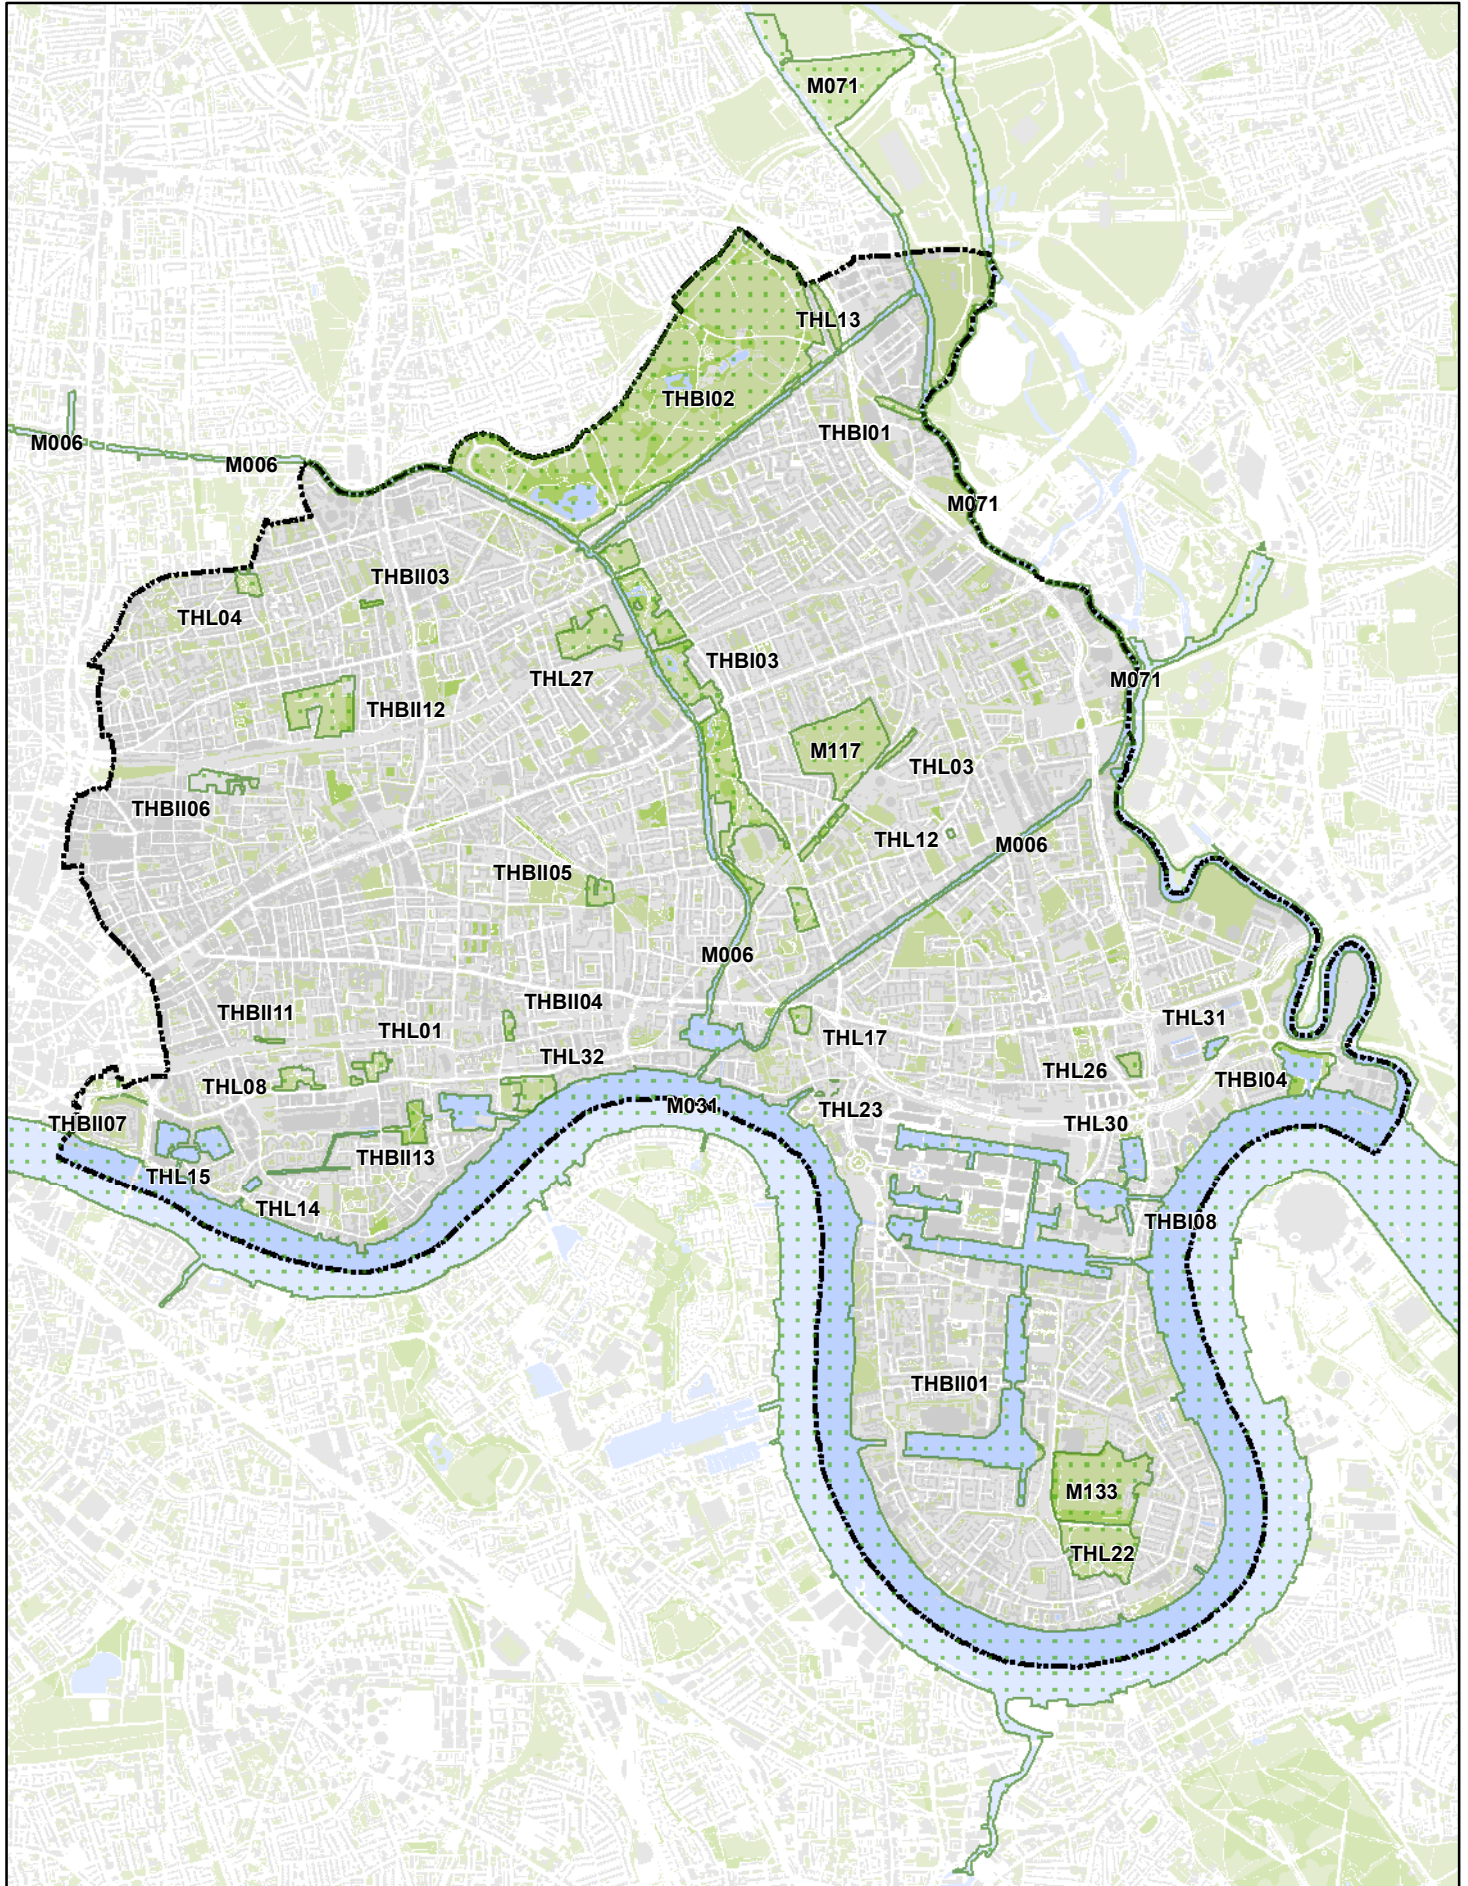

Sites of Importance for Nature Conservation

 SINCs (Sites of Importance for Nature Conservation)	 Borough Boundary	<p>GIS for Development and Renewal</p> <p>January 2012</p>	<p>Scale: 1:35,000 @ A4</p>   <p>0 250 500 1,000 Metres</p>
--	--	--	---